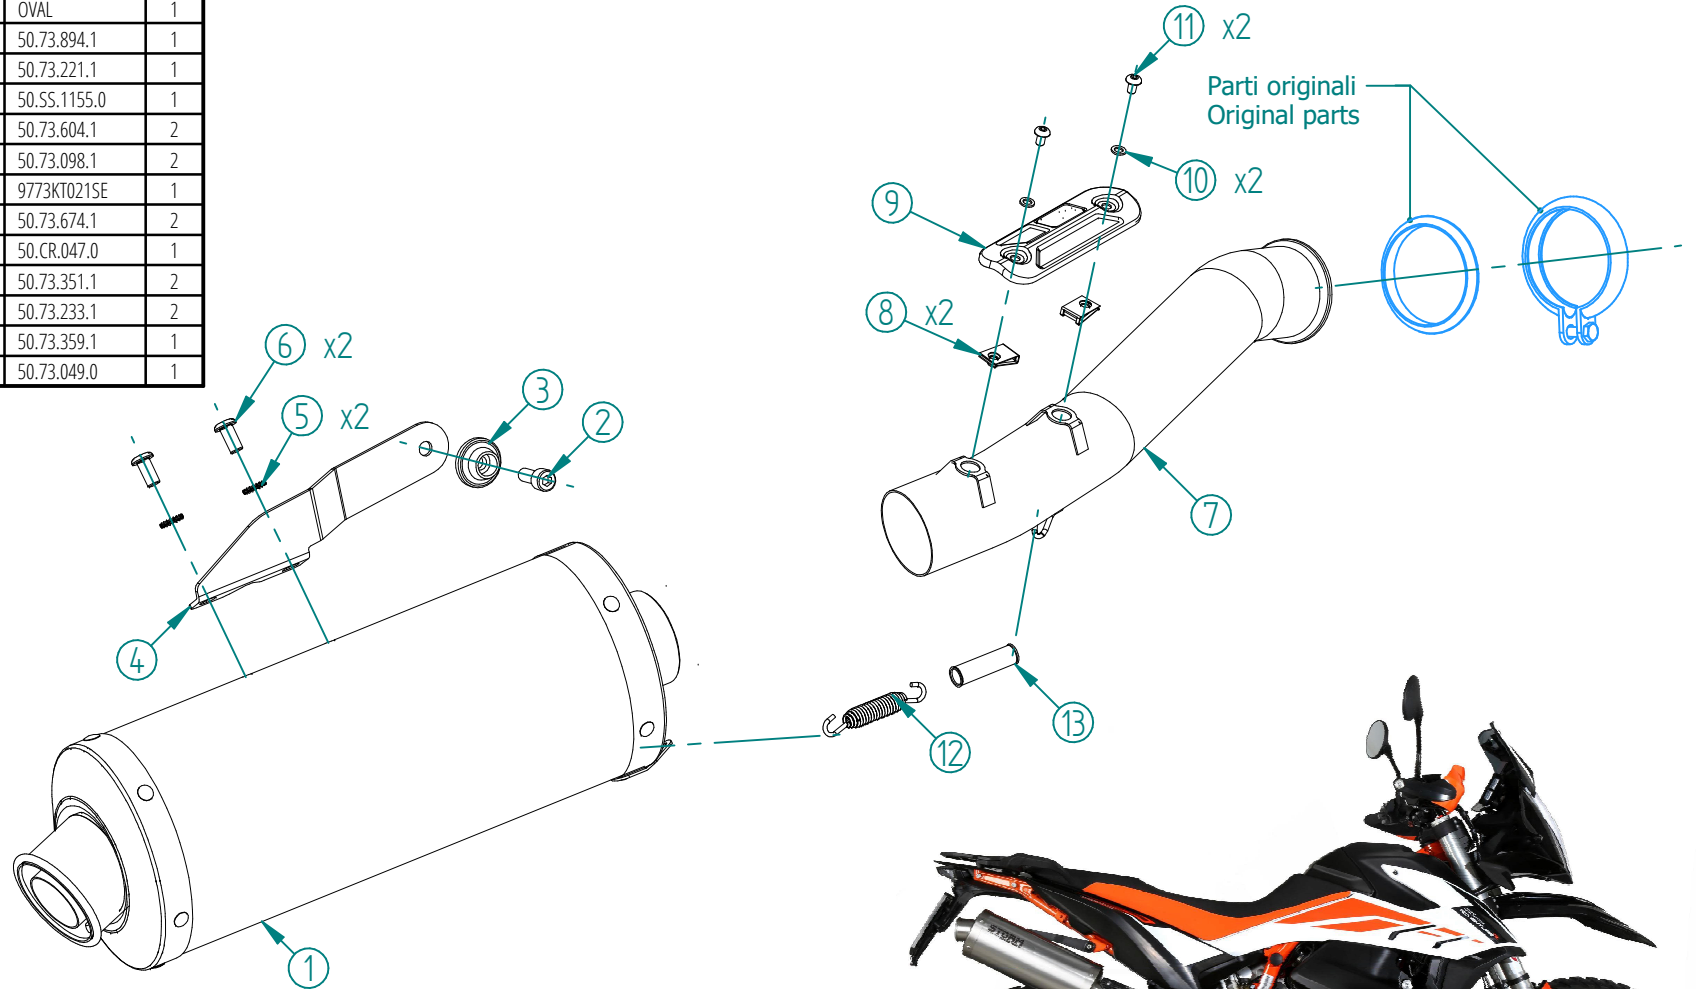

#	DESCRIPTION	PART NUMBER	QTY
1	Silenziatore / Muffler - db killer 50.DK.067.0	OVAL	1
2	Vite M8x20 / Screw M8x20	50.73.894.1	1
3	Rondella in alluminio nera / Black aluminium washer	50.73.221.1	1
4	Staffa / Bracket	50.SS.1155.0	1
5	Rondella di sicurezza / Safety washer	50.73.604.1	2
6	Vite M8 x 16 / Screw M8 x 16	50.73.098.1	2
7	Tubo di raccordo / Link pipe	9773KT021SE	1
8	Dado rapido M5 / M5 cage nut	50.73.674.1	2
9	Cover in carbonio / Carbon cover	50.CR.047.0	1
10	Rondella M5 / Washer M5	50.73.351.1	2
11	Vite M5 x 8 / Screw M5 x 8	50.73.233.1	2
12	Molla media / Mid-size spring	50.73.359.1	1
13	Gommino per molla / Rubber pipe	50.73.049.0	1

APPLICAZIONI / APPLICATIONS

CODICE / CODE	SILENZIATORE / MUFFLER	TUBO / PIPE	FASCETTA / CLAMP
74.KT.021.LX2	INOX / ST. STEEL	INOX / ST. STEEL	///
74.KT.021.LX2B	STEEL BLACK		