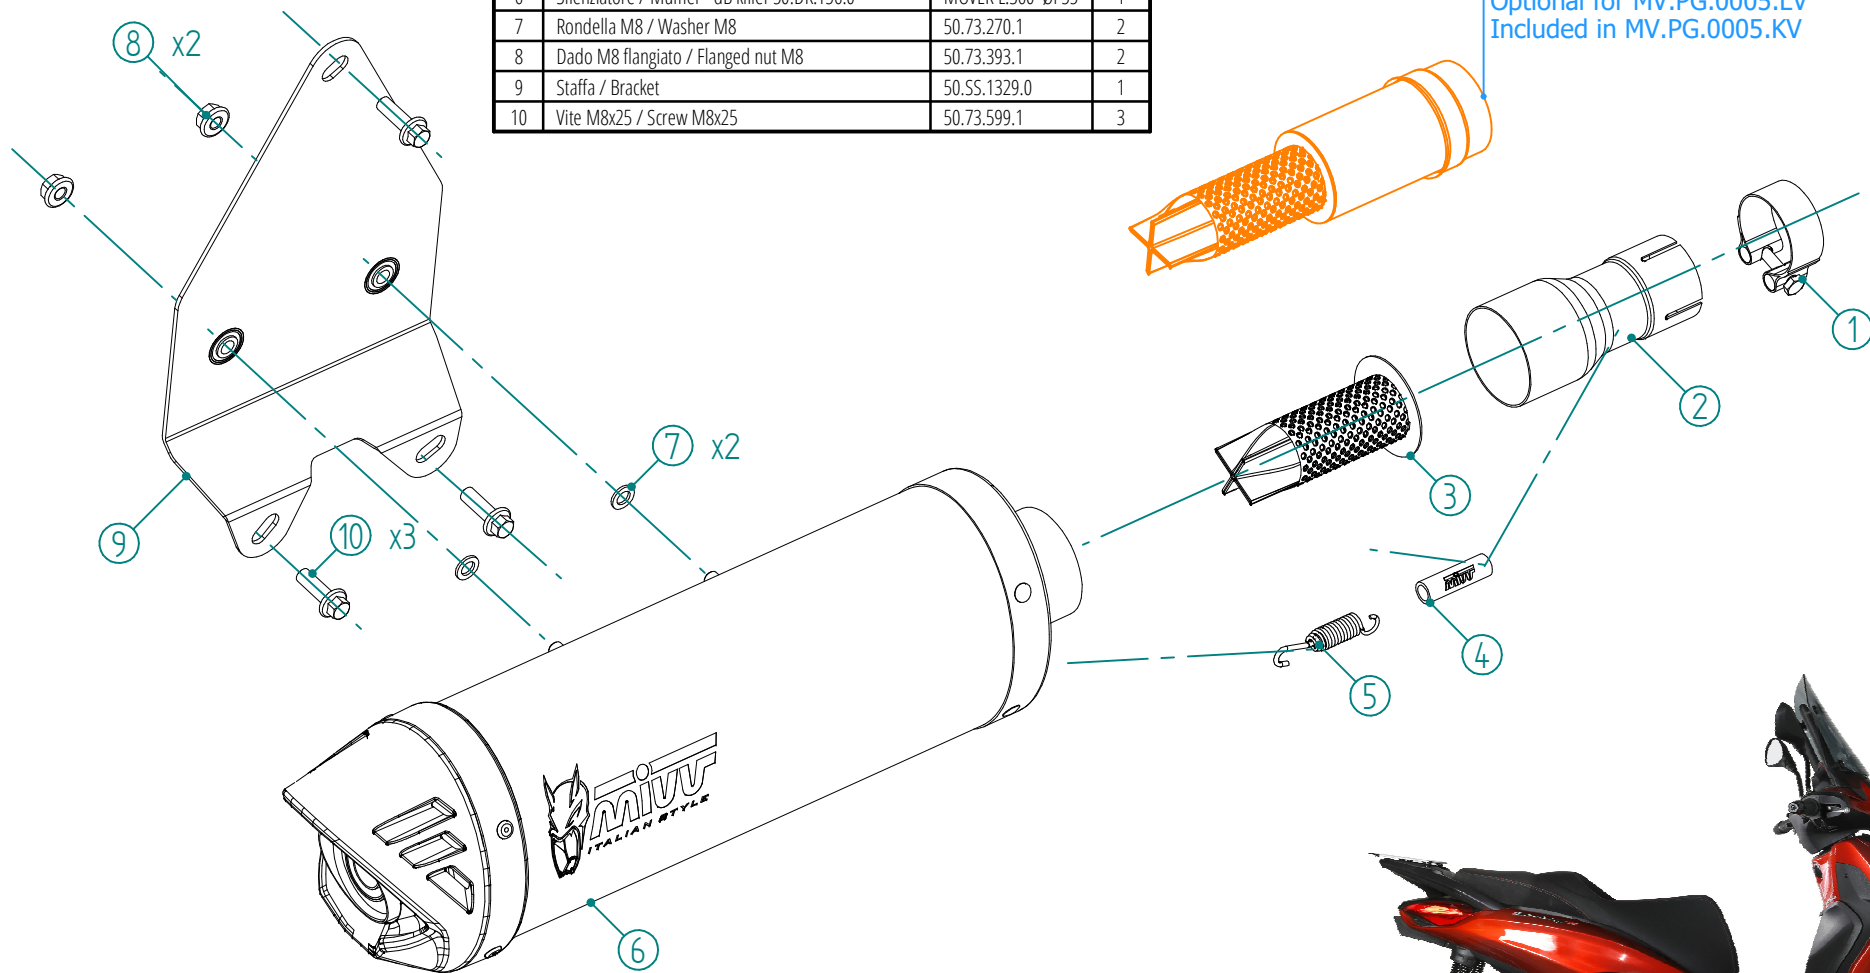

#	DESCRIPTION	PART NUMBER	QTY
1	Fascetta Ø 44/47 mm / Pipe clamp Ø 44/47 mm	50.FA.006.1	1
2	Tubo di raccordo / Link pipe	97MVPG0005SV	1
3	dB Killer	50.DK.082.0	1
4	Tubo in gomma per molla / Rubber pipe for spring	50.73.210.1	1
5	Molla corta / Short Spring	50.73.123.1	1
6	Silenziatore / Muffler - dB killer 50.DK.156.0	MOVER L.360 Ø155	1
7	Rondella M8 / Washer M8	50.73.270.1	2
8	Dado M8 flangiato / Flanged nut M8	50.73.393.1	2
9	Staffa / Bracket	50.SS.1329.0	1
10	Vite M8x25 / Screw M8x25	50.73.599.1	3

Catalytic Converter
Cod. ACC.042.A1
Optional for MV.PG.0005.LV
Included in MV.PG.0005.KV

APPLICAZIONI / APPLICATIONS

Codice / Code	Silenziatore / Muffler	Tubo / Pipe	Note
MV.PG.0005.LV	BLACK	INOX / ST. STEEL	CATALYTIC CONVERTER NOT INCLUDED
MV.PG.0005.KV	BLACK	INOX / ST. STEEL	CATALYTIC CONVERTER INCLUDED